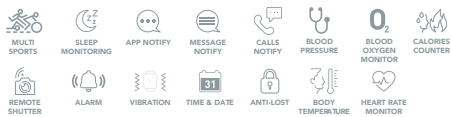

APP COMPATIBLE WITH ANDROID & IOS

nero

Bluetooth Calls

nero

APP COMPATIBLE WITH ANDROID & IOS

nero

21001

Smartwatch con la misurazione della temperatura corporea. Multifunction smart bracelet with auto-measuring of corporal temperature.