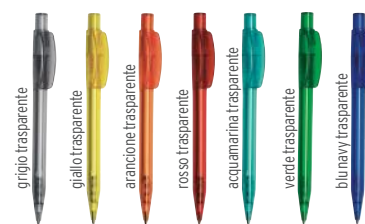

470

Sfera a scatto. Refill blu. Made in Italy. Ballpoint pen with push-up mechanism.

Plastica ABS cm. 3x0,8/A 50

100/€ 0,76 1000/€ 0,65 3000/€ 0,59 5000/€ 0,54