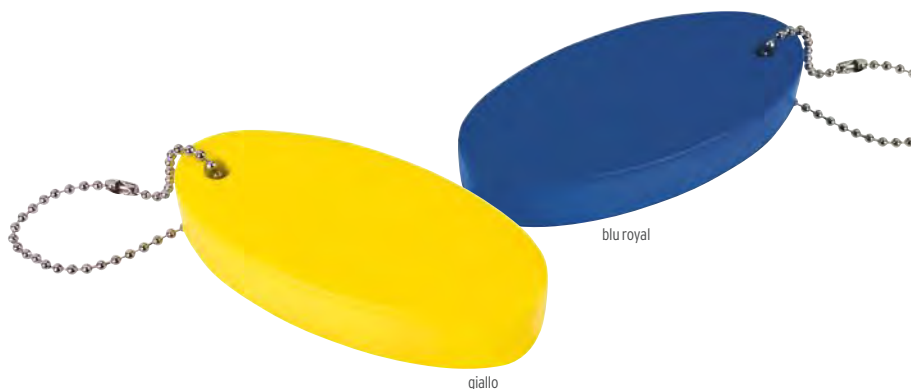

📏 PU 📏 cm. 6,20 📏 cm. 2,5x1/G
📦 50

100/€ 1,81 500/€ 1,55 1500/€ 1,42
3000/€ 1,29

Rilassati ovunque con i nostri portachiavi antistress

Relax anywhere with our stress-relief keychains

5382

Portachiavi antistress. Anti-stress keychain with spherical body in soft PU.