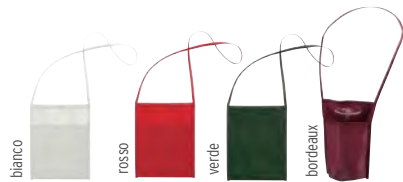

11130

Portabicchiere per degustazione.
Glass holder.

Tnt cm. 18x22 cm. 10x5/E
100

100/€ 0,42 800/€ 0,36 2000/€ 0,33
4000/€ 0,30