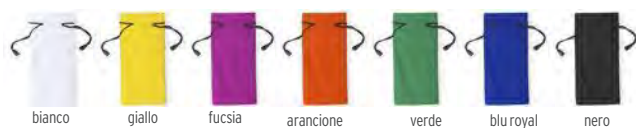

22180

Custodia porta occhiali. Eyewear cleaning cloth cover in soft polyester with self-closing laces.

Poliestere cm. 9x18 cm. 10x5/C 50

100/€ 0,62 300/€ 0,53 500/€ 0,48 1000/€ 0,44