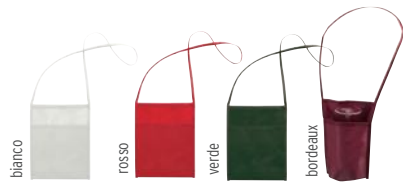

11130

Portabicchiere per degustazione.
Glass holder.

Tnt cm. 18x22 cm. 10x5/E
100

100/€ 0,42 800/€ 0,36 2000/€ 0,33
4000/€ 0,30